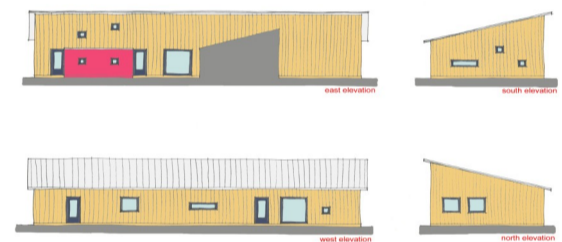

## Happyhansel School Extension, Walls

This project is a study for an extension to Happyhansel Primary School. A library/resources area, meeting room and improved staff accommodation are proposed. The scheme creates a sheltered courtyard between the main school and the new extension. The new extension has views across the loch.