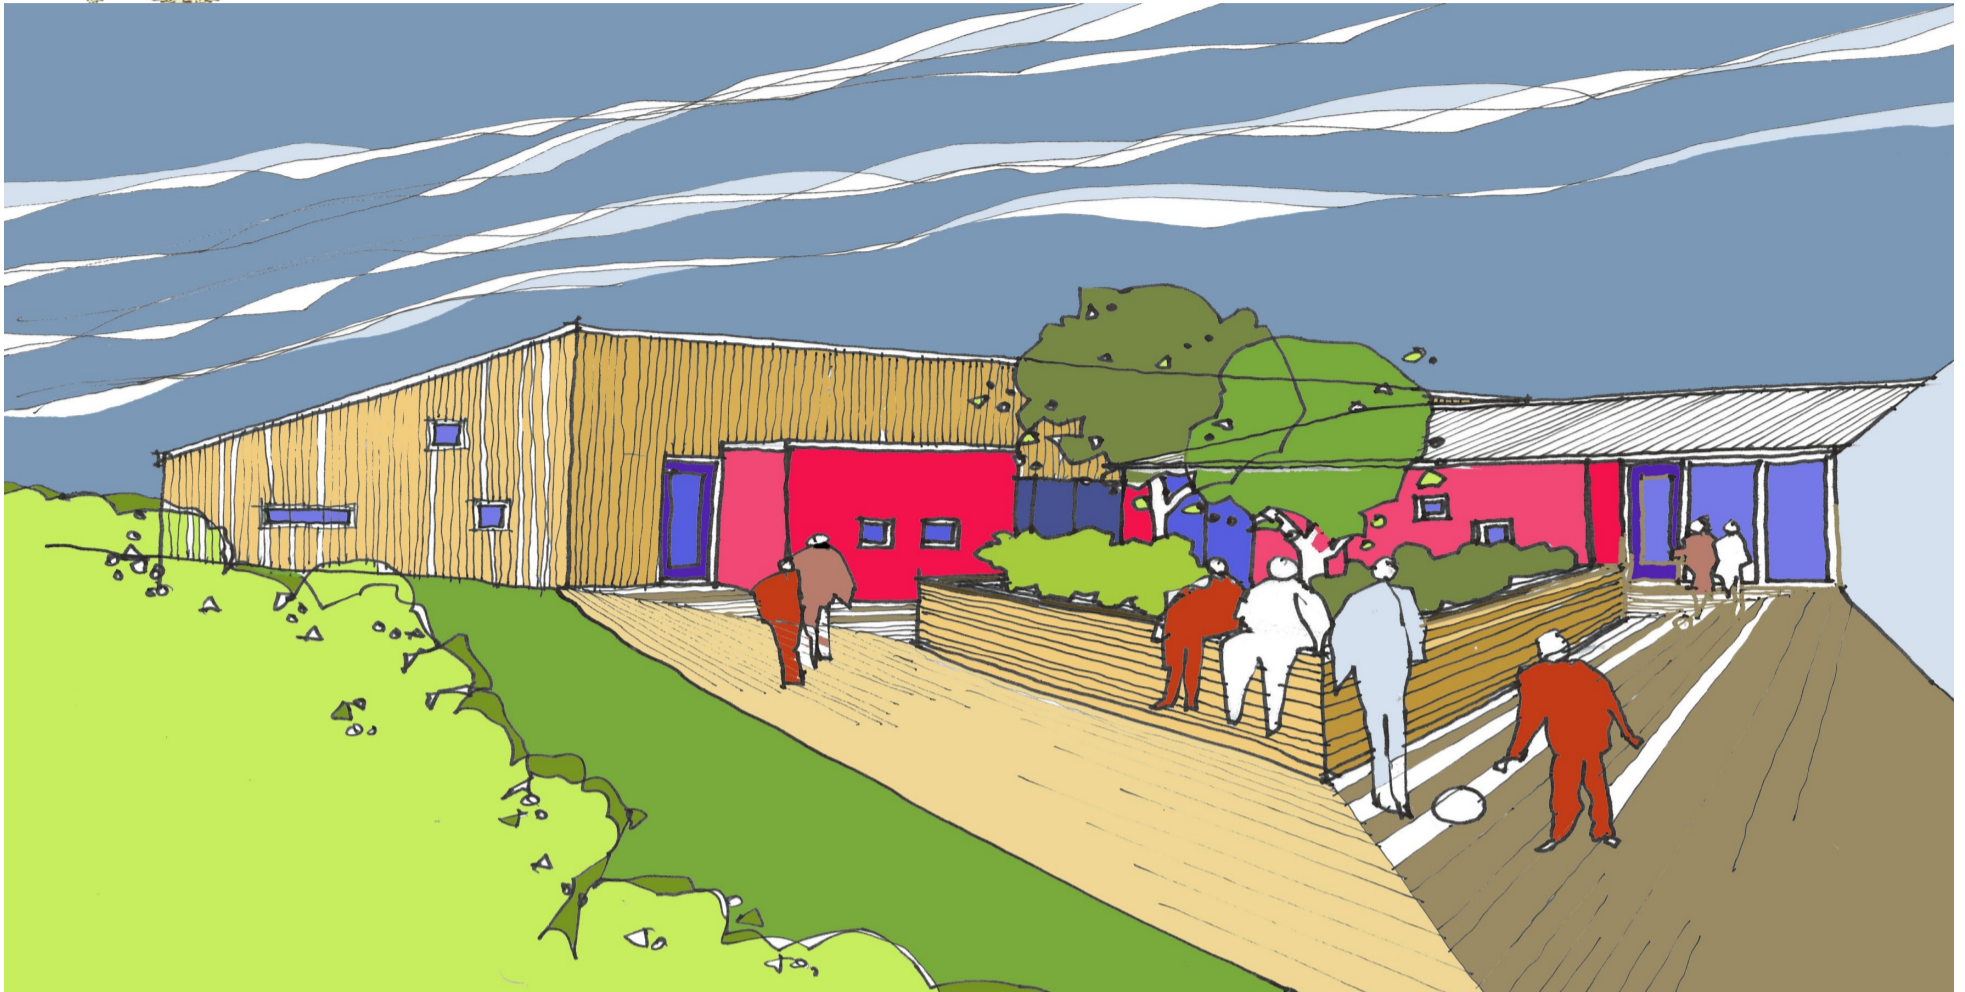

# Happyhansel School Extension, Walls

Shetland Islands Council

## Happyhansel School Extension, Walls

This project is a study for an extension to Happyhansel Primary School. A library/resources area, meeting room and improved staff accommodation are proposed. The scheme creates a sheltered courtyard between the main school and the new extension. The new extension has views across the loch.