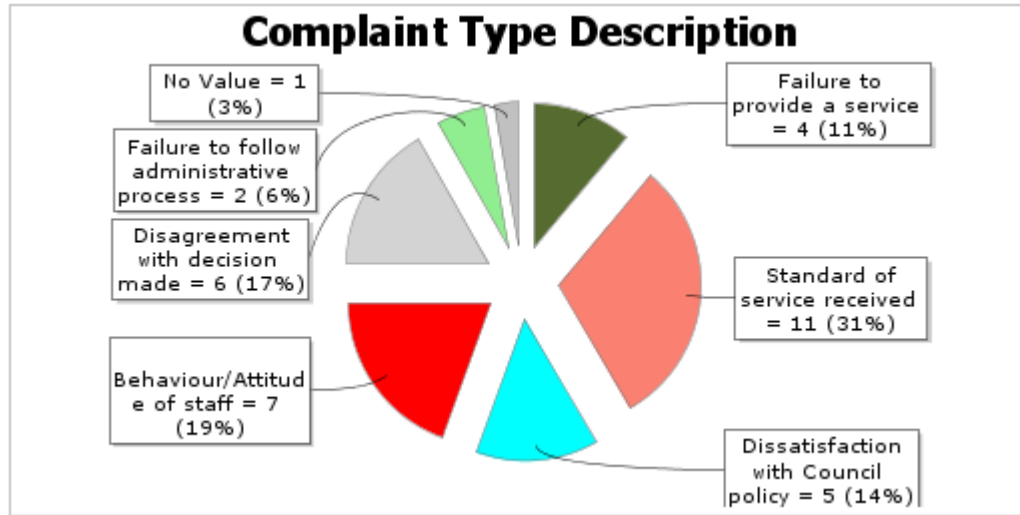

All Complaints - Quarter 3 2016/17

Generated on: 01 March 2017

ID	Stage Title	Received Date	Status	Closed Date	Responsible OUs	Stage 1 Frontline Days Overdue	Stage 2 Investigation Days Overdue
COM-14/15-155	Investigation	30-Jan-2015	Closed	28-Oct-2016	Governance & Law		425
COM-15/16-237	Frontline	23-Apr-2015	Closed	23-Feb-2017	Planning	13	
						26	
						444	
COM-15/16-295	Investigation	08-Jul-2015	Closed	17-Feb-2017	Planning		401
						7	
COM-15/16-326	Frontline	23-Jul-2015	Closed	17-Feb-2017	Planning	391	
COM-15/16-420	Frontline	19-Feb-2016	Closed	23-Feb-2017	Planning	251	
COM-15/16-427	Investigation	19-Feb-2016	Closed	22-Nov-2016	Schools	35	62
							110
COM-16/17-450	Investigation	06-Jul-2016	Alert		Planning		
COM-16/17-477	Investigation	23-Aug-2016	Closed	14-Feb-2017	Planning		
COM-16/17-492	Frontline	25-Aug-2016	Closed	09-Oct-2016	Children's Services Directorate	20	