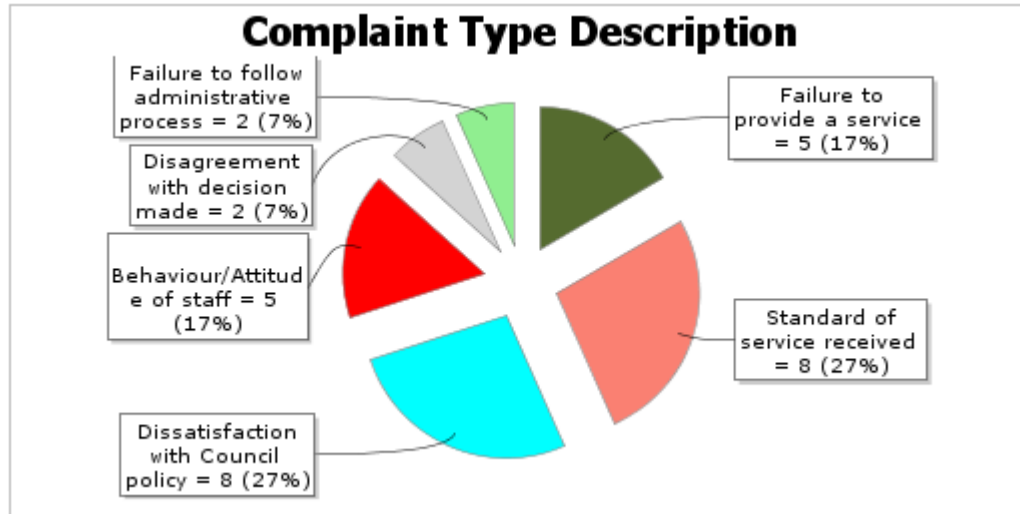

# All Complaints - Quarter 4 2016/17

Generated on: 26 June 2017

ID	Stage Title	Received Date	Status	Closed Date	Responsible OUs	Stage 1 Frontline Days Overdue	Stage 2 Investigation Days Overdue
COM-15/16-237	Frontline	23-Apr-2015	Closed	23-Feb-2017	Planning	13 26 444	
COM-15/16-295	Investigation	08-Jul-2015	Closed	17-Feb-2017	Planning	7	401
COM-15/16-326	Frontline	23-Jul-2015	Closed	17-Feb-2017	Planning	391	
COM-15/16-420	Frontline	19-Feb-2016	Closed	23-Feb-2017	Planning	251	
COM-16/17-450	Investigation	06-Jul-2016	Closed	21-Mar-2017	Planning		157
COM-16/17-477	Investigation	23-Aug-2016	Closed	14-Feb-2017	Planning		
COM-16/17-550	Investigation	16-Nov-2016	Closed	12-Jan-2017	Schools	2	17
COM-16/17-553	Frontline	17-Nov-2016	Closed	11-Jan-2017	Roads	27	
COM-16/17-556	Frontline	20-Dec-2016	Closed	17-Jan-2017	Planning	8	
COM-16/17-566	Frontline	17-Jan-2017	Closed	17-Jan-2017	Planning		
COM-16/17-567	Frontline	12-Jan-2017	Closed	18-Jan-2017	Schools	21	