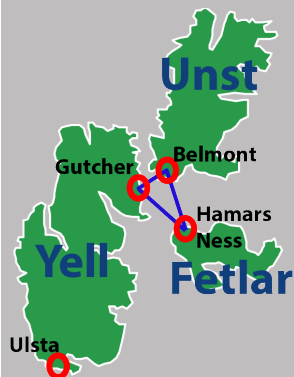

# Shetland Islands Council Inter-Island Ferry Service Timetable Winter 2017

Effective from Monday 11th September 2017 until Sunday 8th April 2018<sup>1</sup>

## Bluemull Departure Times

Journey Times: Gutcher <--> Belmont: 10 Minutes

Hamars Ness <--> Gutcher/Belmont: 25 Minutes

Vehicles loaded 5 minutes before departure

If travelling across Yell from Uista to Gutcher please allow at least 25 minutes to travel by car

Tuesday - Friday Departure Times		
Gutcher	Belmont	H. Ness
0615 B	0630 G	
0645 B	0700 G	0655 G
0715 B	0730 G	
0725 H		0755 B
0745 B	0800 G	
0825 B	0825 G	
0840 B	0840 G	
0930 B	0945 G	
1005 B	1020 H	1050 G
1120 B	1135 G	
1150 B	1205 G	
1235 B	1345 G	
1400 B	1415 G	
1445 B	1500 G	1430 G
1500 H	1500 G	
1520 B	1535 G	1530 B
1600 B	1600 G	
1615 H	1615 G	
1630 B		1640 G
1700 B	1645 G	
1715 B	1715 G	
	1725 H	
1740 B	1755 G	
1815 B	1830 G	
1855 B	1905 H	1940* G
2005 B	2045 G	
2100 B	2110 H	2140* G
2215 B	2230 G	
2250* B	2305* H	2335* G

Note: 2250/2305/2335 bookings only sailings will only operate 4 nights out of 6, Mon-Sat in any week

<sup>1</sup> Alternative Timetable will be in effect for two weeks over Christmas (Festive Timetable) and on Wednesday 31st January where ferry will run to a Saturday Timetable.