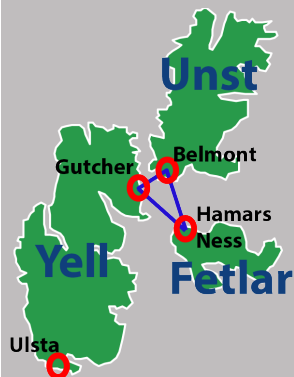

# Shetland Islands Council Inter-Island Ferry Service Timetable<sup>1</sup>

## Bluemull

### Departure Times

Vehicles loaded 5 minutes before departure

If travelling across Yell from Uista to Gutcher please allow at least 25 minutes to travel by car

#### Key

B - Destination Belmont  
G - Destination Gutcher  
H - Destination Hamars Ness  
\* - Bookings Only Sailing

Shift Vessel  
Day Vessel

Journey Times: Gutcher <--> Belmont: 10 Minutes

Hamars Ness <--> Gutcher/Belmont: 25 Minutes