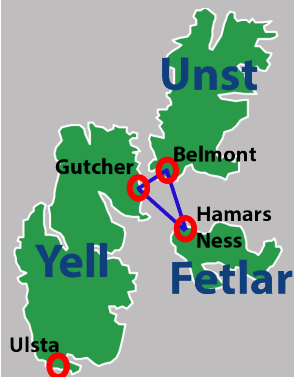

# Shetland Islands Council Inter-Island Ferry Service Timetable<sup>1</sup>

Effective from Monday 7th October 2019 until Sunday 3rd May 2020<sup>1</sup>

## Bluemull

### Departure Times

Vehicles loaded 5 minutes before departure

If travelling across Yell from Uista to Gutcher please allow at least 25 minutes to travel by car

#### Key

B - Destination Belmont  
G - Destination Gutcher  
H - Destination Hamars Ness  
\* - Bookings Only Sailing

Shift Vessel

Day Vessel

Journey Times: Gutcher <--> Belmont: 10 Minutes

Hamars Ness <--> Gutcher/Belmont: 25 Minutes