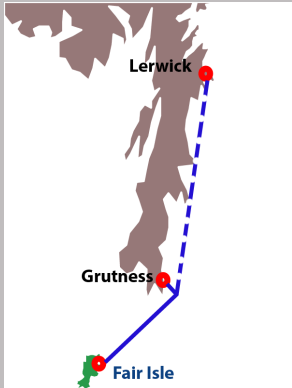

Shetland Islands Council Inter-Island Ferry Service Timetable Winter 2019

Effective from Monday 7th October 2019 until Sunday 3rd May 2020¹

Fair Isle

Departure Times

Journey Times: Fair Isle <--> Grutness 160 Minutes Fair Isle <--> Lerwick 5 Hours

Tuesday Departure Times	
Fair Isle	Grutness
0730	1130

All Fair Isle Sailings are Bookings Only

[Fair Isle Bookings](#)

01595 760363

[Fair Isle Information Line](#)

01595 743978

Ulstá Booking Office
(Mon-Sat 0800-1700)

01595 745804

Saturday Sailings Start 02/05/2020

Saturday Departure Times	
Fair Isle	Grutness
0730	1130

¹ Alternative Timetable will be in effect for two weeks over Christmas (Festive Timetable).