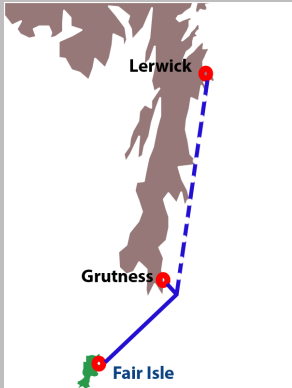

Shetland Islands Council Inter-Island Ferry Service Timetable Winter 2017

Effective from Monday 10th September 2018 until Sunday 7th April 2019¹

Fair Isle

Departure Times

Journey Times: Fair Isle <--> Grutness 160 Minutes Fair Isle <--> Lerwick 5 Hours

01595 745804

Thursday Sailings Until 27/09/2018

Alternate Thursdays between Lerwick and Grutness Terminals

Thursday Departure Times	
Fair Isle	Grutness
0730	1130

Thursday Departure Times	
Fair Isle	Lerwick
0730	1530

Saturday Sailings Until 29/09/2018

Saturday Departure Times	
Fair Isle	Grutness
0730	1130

¹ Alternative Timetable will be in effect for two weeks over Christmas (Festive Timetable).