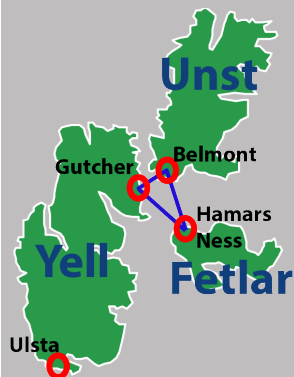

Shetland Islands Council Inter-Island Ferry Service Timetable Summer 2018

Effective from Monday 6th May 2019 until Sunday 6th October 2019

Bluemull Departure Times

Journey Times: Gutcher <--> Belmont: 10 Minutes

Hamars Ness <--> Gutcher/Belmont: 25 Minutes

Vehicles loaded 5 minutes before departure

If travelling across Yell from Uista to Gutcher please allow at least 25 minutes to travel by car

Bluemull Information Line

Tuesday - Friday Departure Times		
Gutcher	Belmont	H. Ness
0610 B	0625 G	
0645 B	0700 G	0655 G
0715 B	0730 G	
0725 H		0755 B
0745 B	0800 G	
0825 B	0825 G	
0840 B	0840 G	
0930 B	0945 G	0935 G
1000 B	1015 G	
1010 B	1025 H	1055 G
1030 B	1045 G	
1100 B	1130 G	
1130 H	1205 G	
1150 B	1345 G	
1235 B	1415 G	
1400 B		1430 G
1445 B	1500 G	
1500 H	1535 G	1530 B
1520 B	1600 G	
1600 B	1615 G	
1615 H		1640 G
1630 B	1645 G	
1700 B	1715 G	
1715 B	1725 H	
1740 B	1755 G	
1815 B	1830 G	
1855 B	1905 H	1940 G
2010 B	2045 G	
2100 B	2110 H	2140* G
2215 B	2230 G	
2250* B	2305* H	2335* G

Note: 2250/2305/2335 bookings only sailings will only operate 4 nights out of 6, Mon-Sat in any week