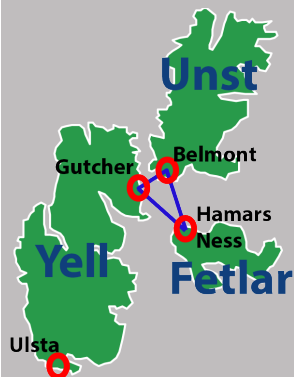

Shetland Islands Council Inter-Island Ferry Service Timetable Summer 2019

Effective from Monday 6th May 2019 until Sunday 6th October 2019

Bluemull Departure Times

Journey Times: Gutcher <--> Belmont: 10 Minutes

Hamars Ness <--> Gutcher/Belmont: 25 Minutes

Vehicles loaded 5 minutes before departure

If travelling across Yell from Uista to Gutcher please allow at least 25 minutes to travel by car

Bluemull Information Line

Tuesday - Friday Departure Times		
Gutcher	Belmont	H. Ness
0610 B	0625 G	
0645 B	0700 G	0655 G
0715 B	0730 G	
0725 H		0755 B
0745 B	0800 G	
0825 B	0825 G	
0840 B	0840 G	
0930 B	0945 G	0935 G
1000 B	1015 G	
1010 B	1025 H	1055 G
1030 B	1045 G	
1100 B	1130 G	
1130 H	1205 G	
1150 B	1345 G	
1235 B	1415 G	
1400 B		1430 G
1445 B	1500 G	
1500 H	1535 G	1530 B
1520 B	1600 G	
1600 B	1615 G	
1615 H		1640 G
1630 B	1645 G	
1700 B	1715 G	
1715 B	1725 H	
1740 B	1755 G	
1815 B	1830 G	
1855 B	1905 H	1940 G
2010 B	2045 G	
2100 B	2110 H	2140* G
2215 B	2230 G	
2250* B	2305* H	2335* G

Note: 2250/2305/2335 bookings only sailings will only operate 4 nights out of 6, Mon-Sat in any week