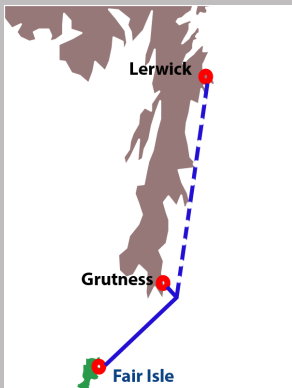

Shetland Islands Council Inter-Island Ferry Service Timetable Summer 2018

Effective from Monday 9th April 2018 until Sunday 9th September 2018

Fair Isle

Departure Times

Journey Times: Fair Isle <--> Grutness 160 Minutes Fair Isle <--> Lerwick 5 Hours

01595 745804

Alternate Thursdays between Lerwick and Grutness Terminals
First Lerwick Sailing 04/05/2018

Thursday Departure Times	
Fair Isle	Grutness
0730	1130

Thursday Departure Times	
Fair Isle	Lerwick
0600	1530

Saturday Departure Times	
Fair Isle	Grutness
0730	1130