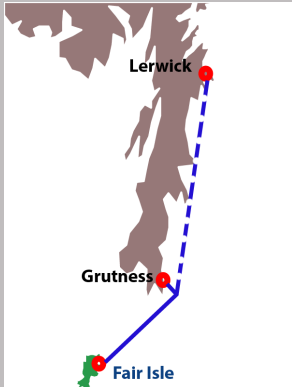

Shetland Islands Council Inter-Island Ferry Service Timetable Summer 2018

Effective from Monday 9th April 2018 until Sunday 9th September 2018

Fair Isle

Departure Times

Journey Times: Fair Isle <--> Grutness 160 Minutes Fair Isle <--> Lerwick 5 Hours

01595 745804

Alternate Thursdays between Lerwick and Grutness Terminals
First Lerwick Sailing 03/05/2018

Thursday Departure Times	
Fair Isle	Grutness
0730	1130

Thursday Departure Times	
Fair Isle	Lerwick
0600	1530

Saturday Departure Times	
Fair Isle	Grutness
0730	1130