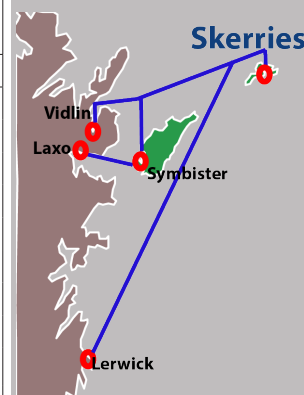

Vehicles loaded 5 minutes before departure

Whalsay Information Line

01595 743973

Booking Office  
(Mon-Sun 0830-1630)

01595 745804

Key
* - Bookings Only Sailing
Shift Vessel
Day Vessel

## Skerries Departure Times

Journey Times: Vidlin <--> Skerries 90 Minutes  
Lerwick <--> Skerries 150 Minutes

All Skerries Vessel Sailings are Bookings Only

Skerries Information Line

01595 743975

Booking Office  
(Mon-Sun 0830-1630)  
01595 745804

### Key

Sy - Destination Symbister  
Sk - Destination Skerries  
Vi - Destination Vidlin  
La - Destination Laxo  
Le - Lerwick

Connecting Whalsay Vessel  
Skerries Vessel

Monday Departure Times					
Laxo	Symbister	Vidlin	Skerries		
0710	Sy	0810	Sk	1300	Sk
		1615	La	1430	Sy