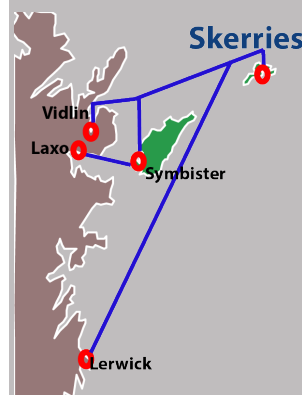

### Key

- \* - Bookings Only Sailing
- Shift Vessel
- Day Vessel

<sup>1</sup> Alternative Timetable will be in operation for two weeks over Christmas (Festive Timetable). A Saturday timetable will be in operation on Easter Monday and the Wednesday after Lerwick Up-Helly-aa (last Tuesday in January). Details Available online.

## Skerries Departure Times

Journey Times: Vidlin <--> Skerries 90 Minutes  
Lerwick <--> Skerries 150 Minutes

All Skerries Vessel Sailings are Bookings Only

Skerries Information Line

01595 743975

Booking Office  
(Mon-Sat 0830-1630)  
01595 745804

### Key

- Sy - Destination Symbister
- Sk - Destination Skerries
- Vi - Destination Vidlin
- La - Destination Laxo
- Le - Lerwick

Connecting Whalsay Vessel  
Skerries Vessel

Monday Departure Times							
Laxo		Symbister		Vidlin		Skerries	
0710	Sy	0810	Sk			0930	Vi
		1615	La	1300	Sk	1430	Sy