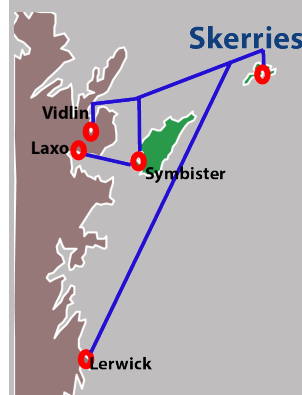

Vehicles loaded 5 minutes before departure

During certain poor weather conditions Vidlin may be used as a diversionary port. Message Boards at terminals and the Information Line will indicate this.

Whalsay Information Line
01595 743973

Booking Office
(Mon-Sat 0800-1700)
01595 745804

Key
* - Bookings Only Sailing
Shift Vessel
Day Vessel

¹ Alternative Timetable will be in operation for two weeks over Christmas (Festive Timetable). A Saturday timetable will be in operation on Easter Monday and the Wednesday after Lerwick Up-Helly-aa (last Tuesday in January). Details Available online.

Skerries Departure Times

Journey Times: Vidlin <--> Skerries 90 Minutes
Lerwick <--> Skerries 150 Minutes

All Skerries Vessel Sailings are Bookings Only

Skerries Information Line
01595 743975

Booking Office
(Mon-Sat 0800-1700)
01595 745804

Key
Sy - Destination Symbister
Sk - Destination Skerries
Vi - Destination Vidlin
La - Destination Laxo
Le - Lerwick
Connecting Whalsay Vessel
Skerries Vessel

Monday Departure Times							
Laxo		Symbister		Vidlin		Skerries	
0710	Sy	0810	Sk	1300	Sk	0930	Vi
		1615	La			1430	Sy