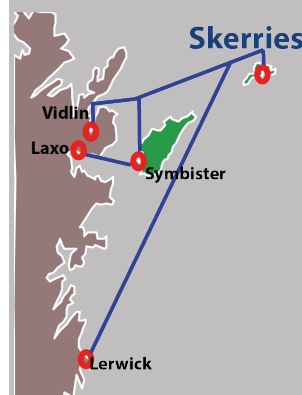

Booking Office
(Mon-Sun 0830-1630)

01595 745804

Key

- * - Bookings Only Sailing
- Shift Vessel
- Day Vessel

¹ Alternative Timetable will be in effect for two weeks over Christmas (Festive Timetable) and on Wednesday 31st January and Monday 2nd April 2018 where ferry will run to a Saturday Timetable.

Skerries Departure Times

Journey Times: Vidlin <--> Skerries 90 Minutes
Lerwick <--> Skerries 150 Minutes

All Skerries Vessel Sailings are Bookings Only

Skerries Information Line
01595 743975

Booking Office
(Mon-Sun 0830-1630)
01595 745804

Key

- Sy - Destination Symbister
- Sk - Destination Skerries
- Vi - Destination Vidlin
- La - Destination Laxo
- Le - Lerwick

Connecting Whalsay Vessel
Skerries Vessel

Monday Departure Times							
Laxo		Symbister		Vidlin		Skerries	
0710	Sy	0810	Sk	1300	Sk	0930	Vi
		1615	La			1430	Sy