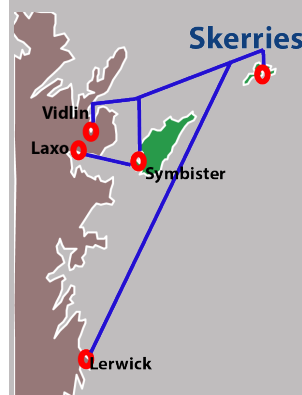

Skerries Departure Times

All Skerries Vessel Sailings are Bookings Only

Skerries Information Line
01595 743975

Booking Office
(Mon-Sat 0800-1700)
01595 745804

Key	
Sy	- Destination Symbister
Sk	- Destination Skerries
Vi	- Destination Vidlin
La	- Destination Laxo
Le	- Lerwick
Connecting Whalsay Vessel	
Skerries Vessel	

Journey Times: Vidlin <--> Skerries 90 Minutes
Lerwick <--> Skerries 150 Minutes

Monday Departure Times							
Laxo		Symbister		Vidlin		Skerries	
0710	Sy	0810	Sk	1300	Sk	0930	Vi
		1615	La			1430	Sy

Wednesday Departure Times					
Skerries		Lerwick		Symbister	
0800	Le	1445	Sk	2115	La
1700	Sy				

Friday Departure Times							
Laxo		Symbister		Vidlin		Skerries	
0710	Sy	0810	Sk	1100	Sk	0930	Vi
		2115	La	1430	Sk	1230	Vi
				1730	Sk	1600	Vi
						1900	Sy

Saturday Departure Times							
Laxo		Symbister		Vidlin		Skerries	
0710	Sy	0830	Sk	1730	Sk	1000	Vi
		2115	La			1900	Sy

Sunday Departure Times			
Vidlin		Skerries	
1000	Sk	1130	Vi
1600	Sk	1730	Vi

¹ Alternative Timetable will be in operation for two weeks over Christmas (Festive Timetable). A Saturday timetable will be in operation on the following Public Holidays - Easter Monday and the Wednesday after the last Tuesday in January. Details Available online.

¹ Alternative Timetable will be in operation for two weeks over Christmas (Festive Timetable). There will be no Skerries service on Easter Monday or Wednesday after last Tuesday in January.