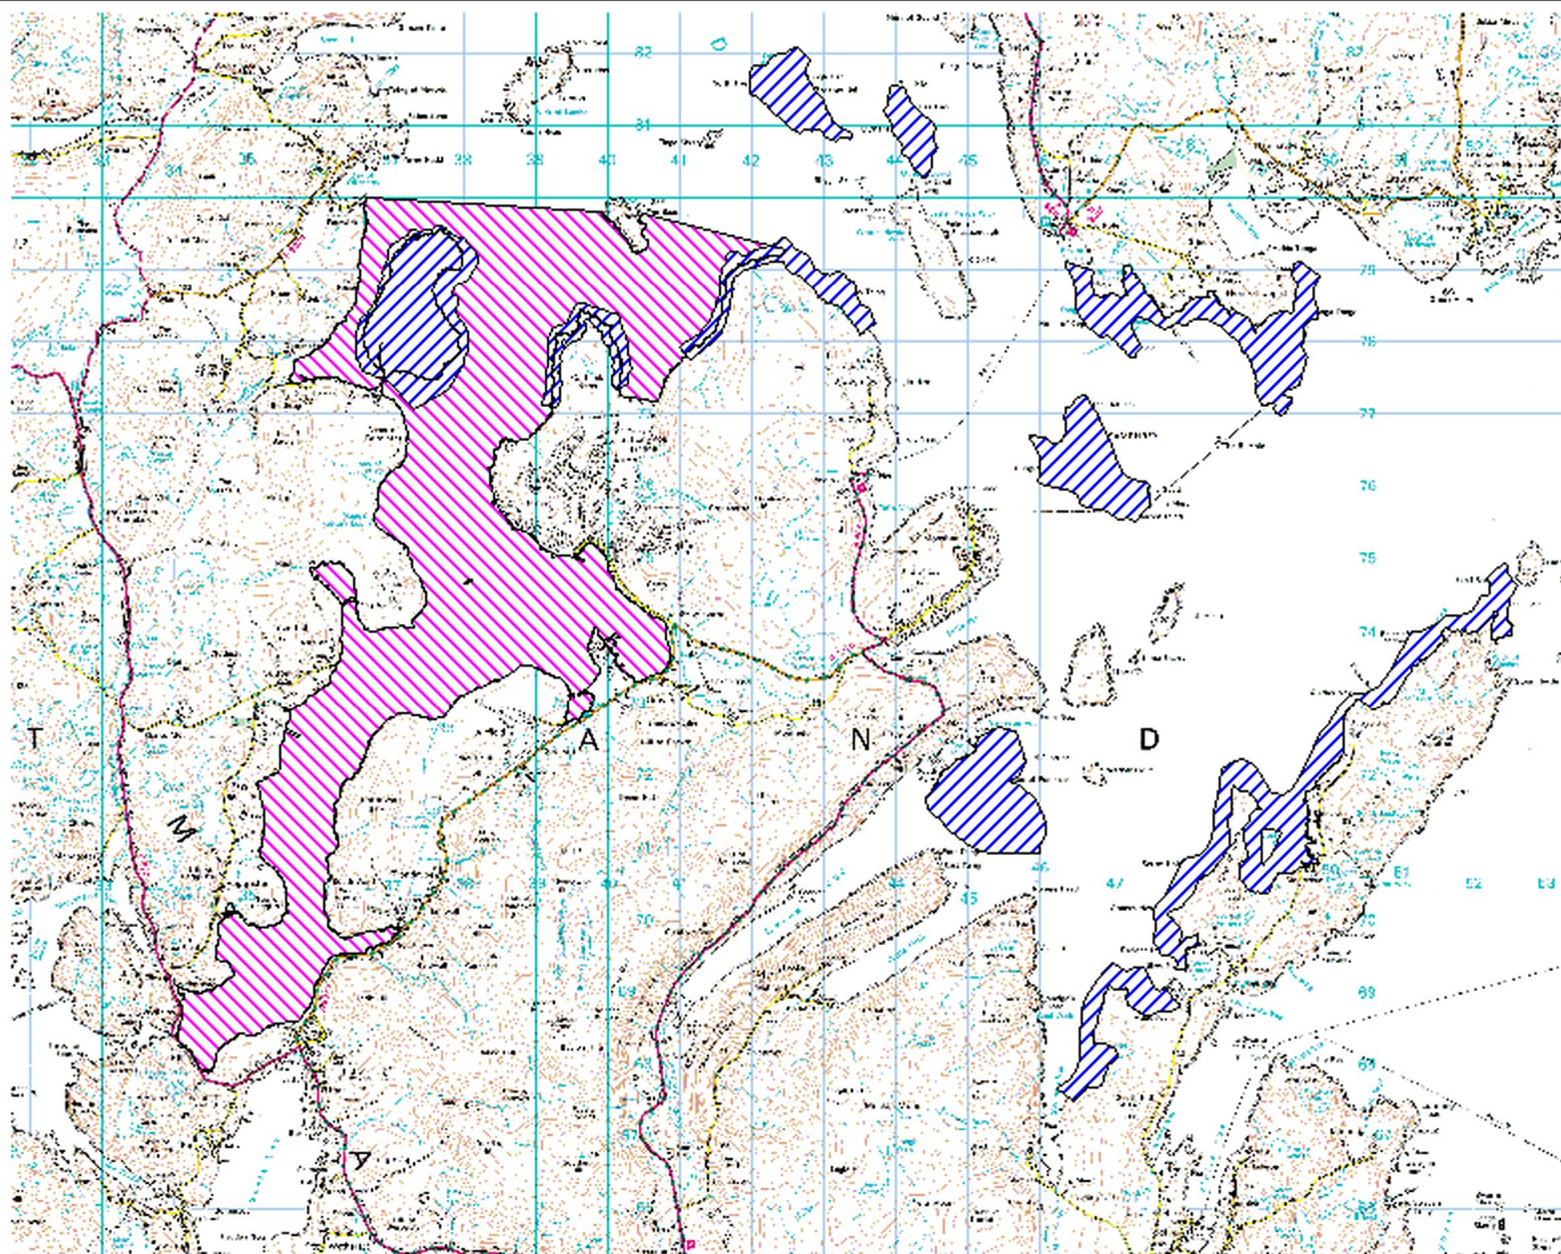

Sullom Voe SAC and Yell Sound Coast SAC

Special Areas of Conservation

-  Sullom Voe
-  Yell Sound Coast

Scale
NOT TO
SCALE

Copyright: (c) Scottish Natural Heritage, (c) Crown Copyright. Based upon Ordnance Survey Data with the permission of the Controller of HMSO (GD03135 G0005), (c) Based upon Scottish Natural Heritage data