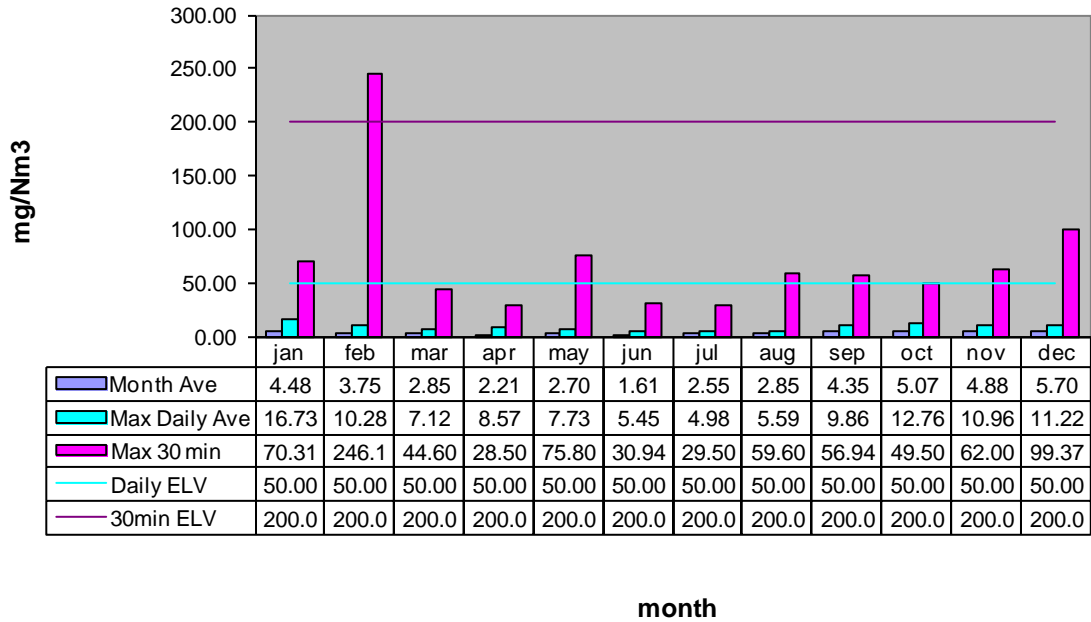

Energy Recovery Plant: Emissions 2012

SO2

month

HCl

month