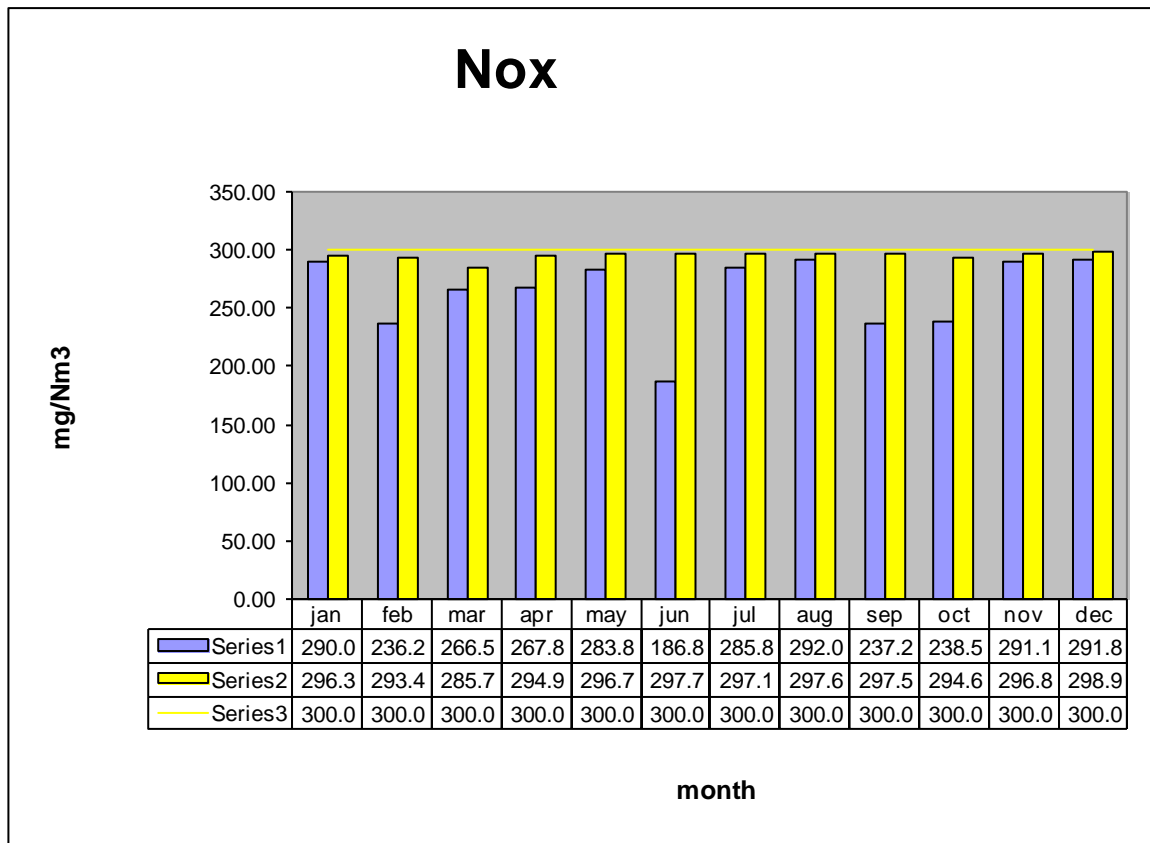

Energy Recovery Plant: Emissions 2012

SO2

month

HCl

month