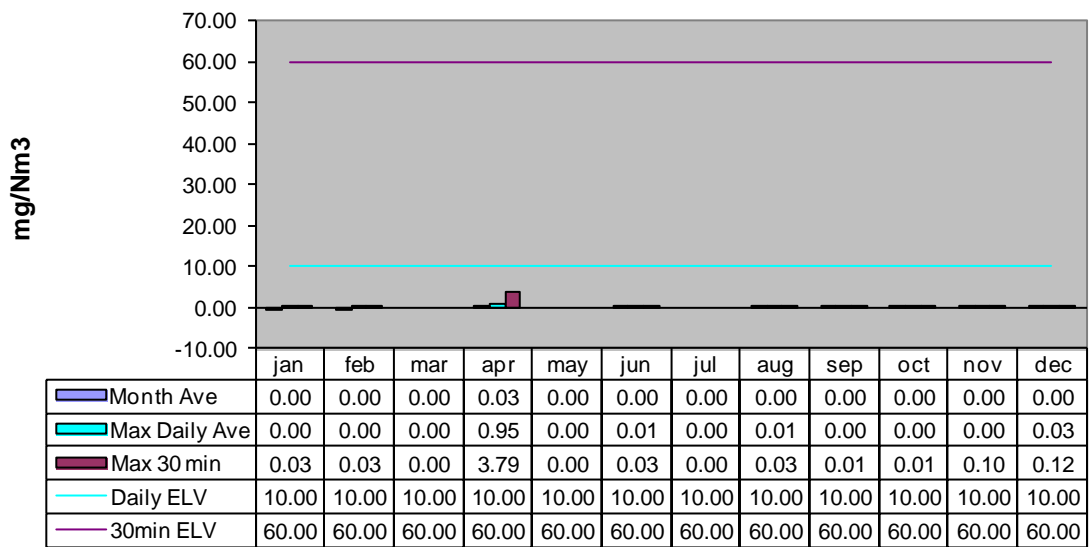

Energy Recovery Plant: Emissions 2012

SO2

month

HCl

month