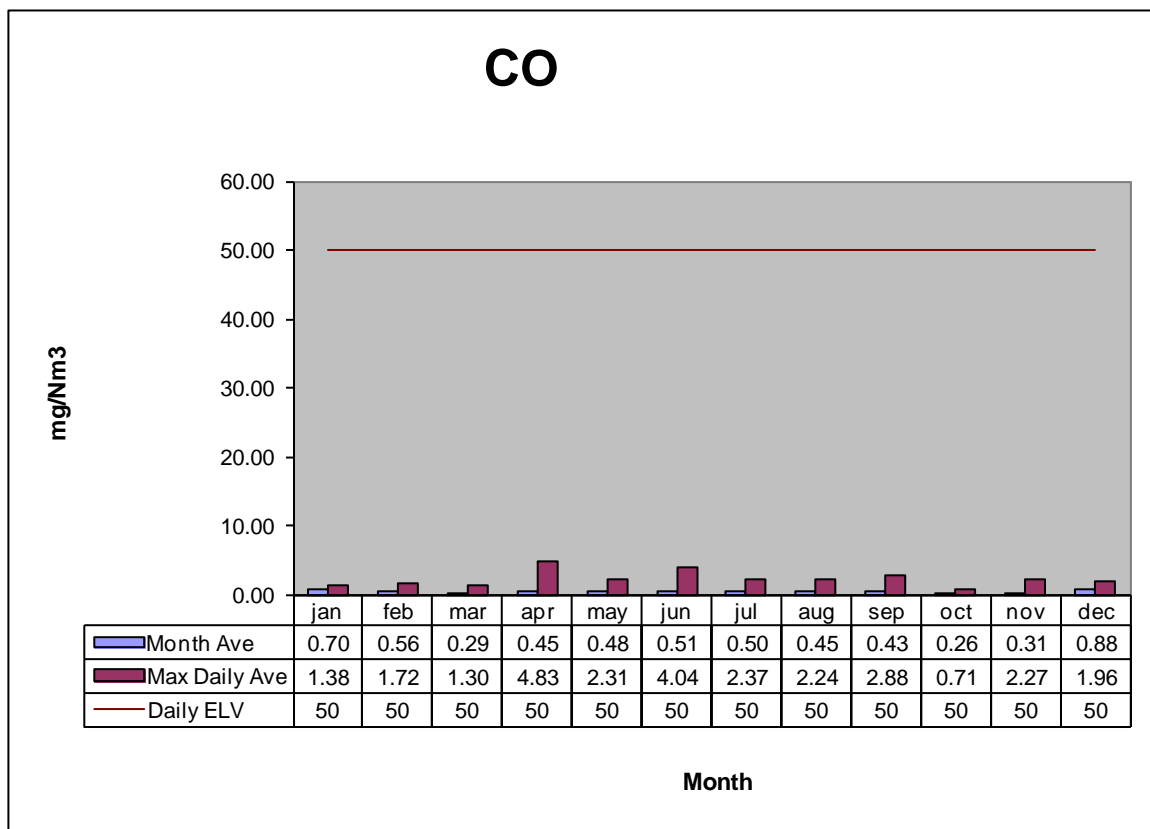

Energy Recovery Plant: Emissions 2012

SO2

month

HCl

month