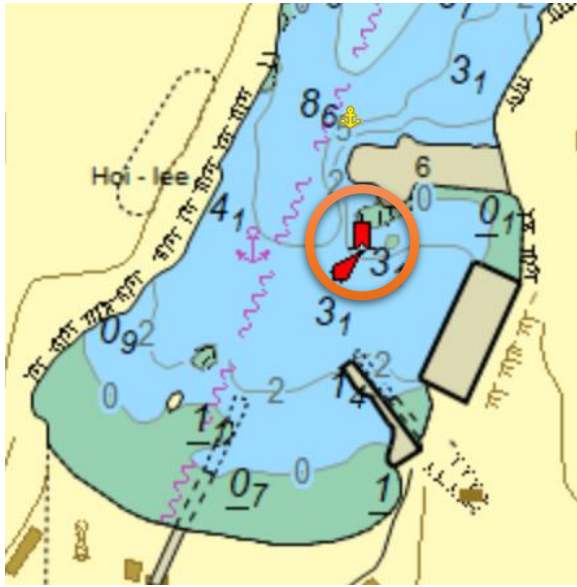

## Notice to Mariners No 20/23

Mariners are advised that the Fair Isle, North Haven Beacon ALLFS No. A3753.5 Fl R 4s in position 59°32.319'N 001°36.240'W is off station.

Chart for demonstration purposes only to indicate charted location of beacon.