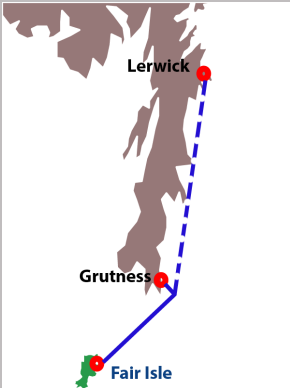

## Fair Isle

### Departure Times

**Journey Times:** Fair Isle <--> Grutness 160 Minutes Fair Isle <--> Lerwick 5 Hours

Tuesday Departure Times	
Fair Isle	Grutness
0730	1130

All Fair Isle Sailings are Bookings Only

Fair Isle Bookings

### Thursday Sailings Until 26/09/2019

Alternate Thursdays between Lerwick and Grutness Terminals

Thursday Departure Times	
Fair Isle	Grutness
0730	1130

Thursday Departure Times	
Fair Isle	Lerwick
0600	1530

### Saturday Sailings Until 28/09/2019

Saturday Departure Times	
Fair Isle	Grutness
0730	1130

<sup>1</sup> Alternative Timetable will be in effect for two weeks over Christmas (Festive Timetable).