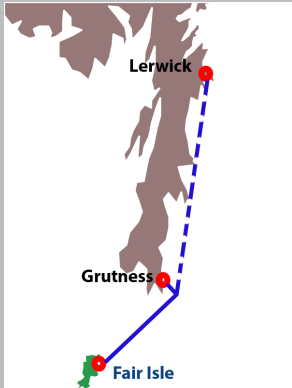

## Fair Isle

### Departure Times

**Journey Times:** Fair Isle <--> Grutness 160 Minutes    Fair Isle <--> Lerwick 5 Hours

Tuesday Departure Times	
Fair Isle	Grutness
0730	1130

All Fair Isle Sailings are Bookings Only

### Thursday Sailings Until 27/09/2018

Alternate Thursdays between Lerwick and Grutness Terminals

Thursday Departure Times	
Fair Isle	Grutness
0730	1130

Thursday Departure Times	
Fair Isle	Lerwick
0730	1530

### Saturday Sailings Until 29/09/2018

Saturday Departure Times	
Fair Isle	Grutness
0730	1130

<sup>1</sup> Alternative Timetable will be in effect for two weeks over Christmas (Festive Timetable).