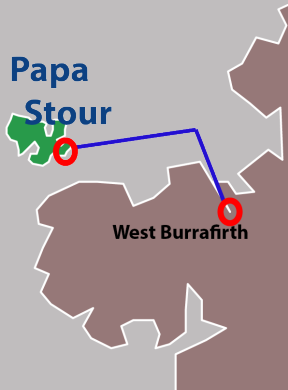

Shetland Islands Council Inter-Island Ferry Service Timetable¹

Papa Stour

Journey Times: West Burrafirh<--> Papa Stour 40 Minutes

Departure Times

Wednesday Departure Times	
West Burrafirh	Papa Stour
0900	1000
1500	1545

Friday Departure Times	
West Burrafirh	Papa Stour
0900	1000
1810	1855

Saturday Departure Times	
West Burrafirh	Papa Stour
0900	1000
1810	1855

Sunday Departure Times	
West Burrafirh	Papa Stour
1800	1845

All Papa Stour Sailings are Bookings Only

Vehicles loaded 5 minutes before departure

Booking Office
(Mon-Sat 0830-1630)

01595 745804

Papa Stour Information Line

01595 743977

¹ Alternative Timetable will be in operation for two weeks over Christmas (Festive Timetable) and there will be no service on the Wednesday after Lerwick Up-Helly-aa (last Tuesday in January).