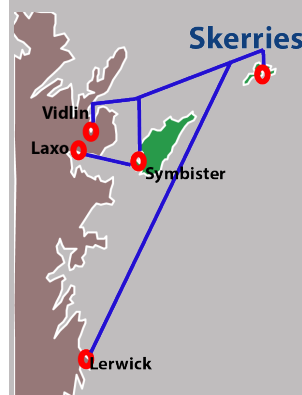

### Key

- \* - Bookings Only Sailing
- Shift Vessel
- Day Vessel

## Skerries Departure Times

Journey Times: Vidlin <--> Skerries 90 Minutes  
Lerwick <--> Skerries 150 Minutes

All Skerries Vessel Sailings are Bookings Only

Skerries Information Line  
01595 743975

Booking Office  
(Mon-Sat 0830-1630)  
01595 745804

### Key

- Sy - Destination Symbister
- Sk - Destination Skerries
- Vi - Destination Vidlin
- La - Destination Laxo
- Le - Lerwick

Connecting Whalsay Vessel  
Skerries Vessel

Monday Departure Times							
Laxo		Symbister		Vidlin		Skerries	
0710	Sy	0810	Sk			0930	Vi
		1615	La	1300	Sk	1430	Sy