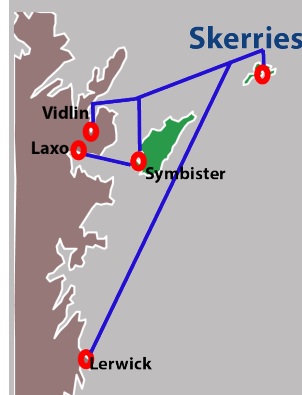

Vehicles loaded 5 minutes before departure

During certain poor weather conditions Vidlin may be used as a diversionary port. Message Boards at terminals and the Information Line will indicate this.

Whalsay Information Line
01595 743973

Booking Office
(Mon-Sat 0830-1630)
01595 745804

Key

- * - Bookings Only Sailing
- Shift Vessel
- Day Vessel

¹ Alternative Timetable will be in operation for two weeks over Christmas (Festive Timetable). A Saturday timetable will be in operation on Easter Monday and the Wednesday after Lerwick Up-Helly-aa (last Tuesday in January). Details Available online.

Skerries Departure Times

Journey Times: Vidlin <--> Skerries 90 Minutes
Lerwick <--> Skerries 150 Minutes

All Skerries Vessel Sailings are Bookings Only

Skerries Information Line
01595 743975

Booking Office
(Mon-Sat 0830-1630)
01595 745804

Key

- Sy - Destination Symbister
- Sk - Destination Skerries
- Vi - Destination Vidlin
- La - Destination Laxo
- Le - Lerwick

Connecting Whalsay Vessel
Skerries Vessel

Monday Departure Times							
Laxo		Symbister		Vidlin		Skerries	
0710	Sy	0810	Sk	1300	Sk	0930	Vi
		1615	La			1430	Sy